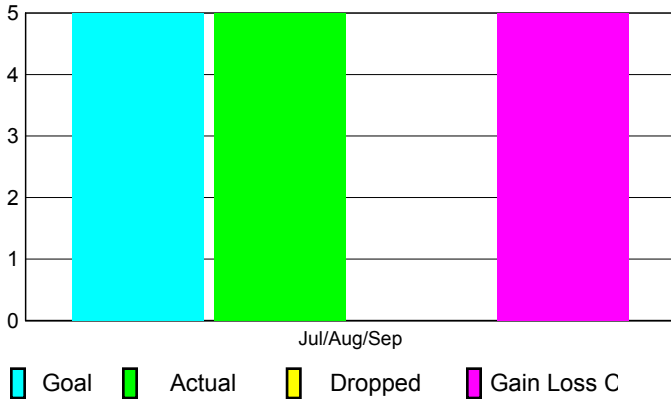

2010-2011 GMT Reports for District (or Undistricted) **District 324D6**

GMT: Adv K G RAMA KRISHNA MUR

Location: INDIA

GMT CA: 6

CLUBS

Club Results
2010-2011

Clubs
2009-2010

Month	New Club Goal	Actual New Clubs	Actual Dropped Clubs	Gain/Loss of Clubs	Gain/Loss of Clubs
Jul/Aug/Sep	5	5	0	5	6
Totals	5	5	0	5	6

Club Results 2010-2011

Goal, New, Dropped, Gain/Loss

Comparison of Club Gain/Loss

Current Year Compared to the Previous Year

YTD Status Quo Clubs 2010-2011

Status Quo Clubs Compared to Status Quo Members

MEMBERSHIP