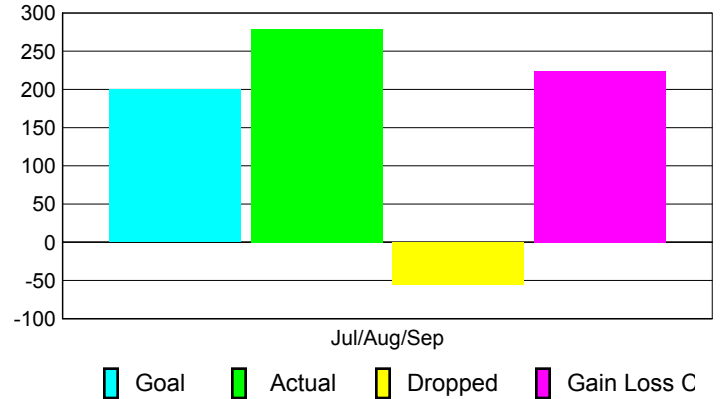

Membership Results 2010-2011

Goal, New, Dropped, Gain/Loss